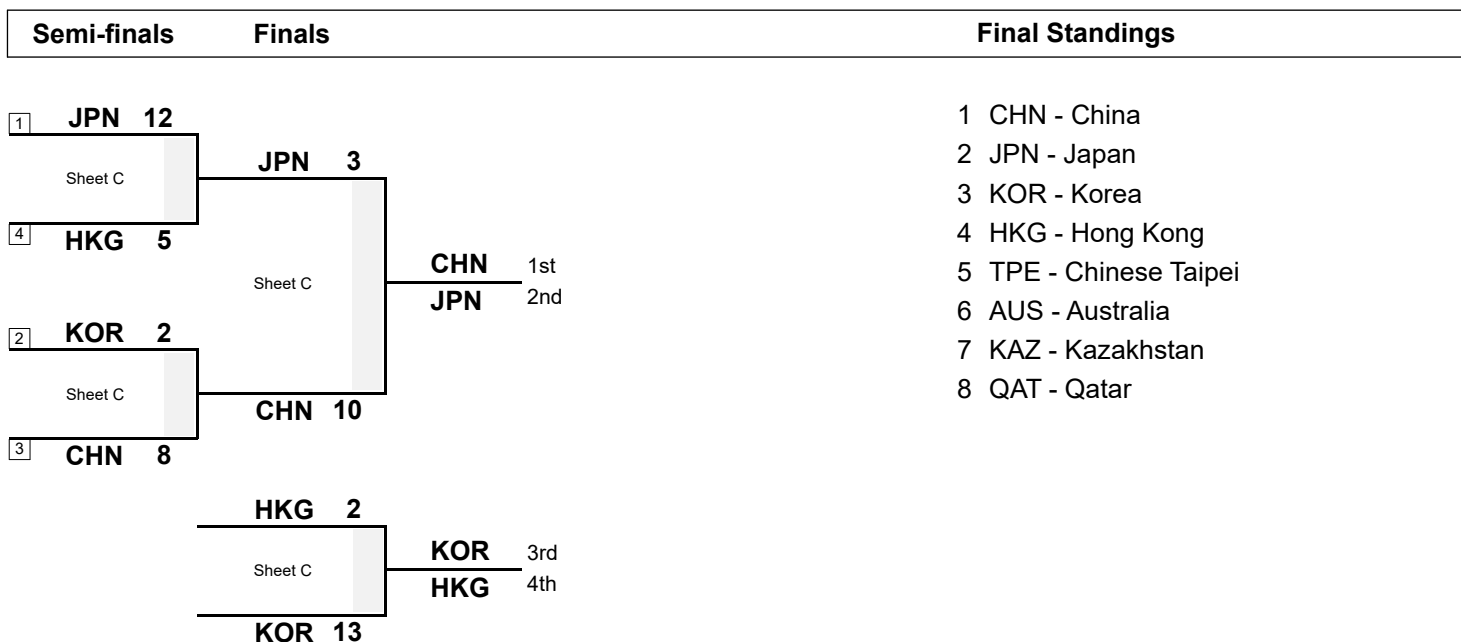

### Session Results and Standings

Sheet	Game	Team	LSFE	1	2	3	4	5	6	7	8	9	10	Extra Ends	Total
C	9	CHN - China	*	2	2	0	2	2	0	2	0	X	X		10
	9	JPN - Japan		0	0	1	0	0	1	0	1	X	X		3

### Play-offs Bracket

**Legend:**

LSFE(\*) Last Stone First End

X Unplayed/unfinished end due to concession